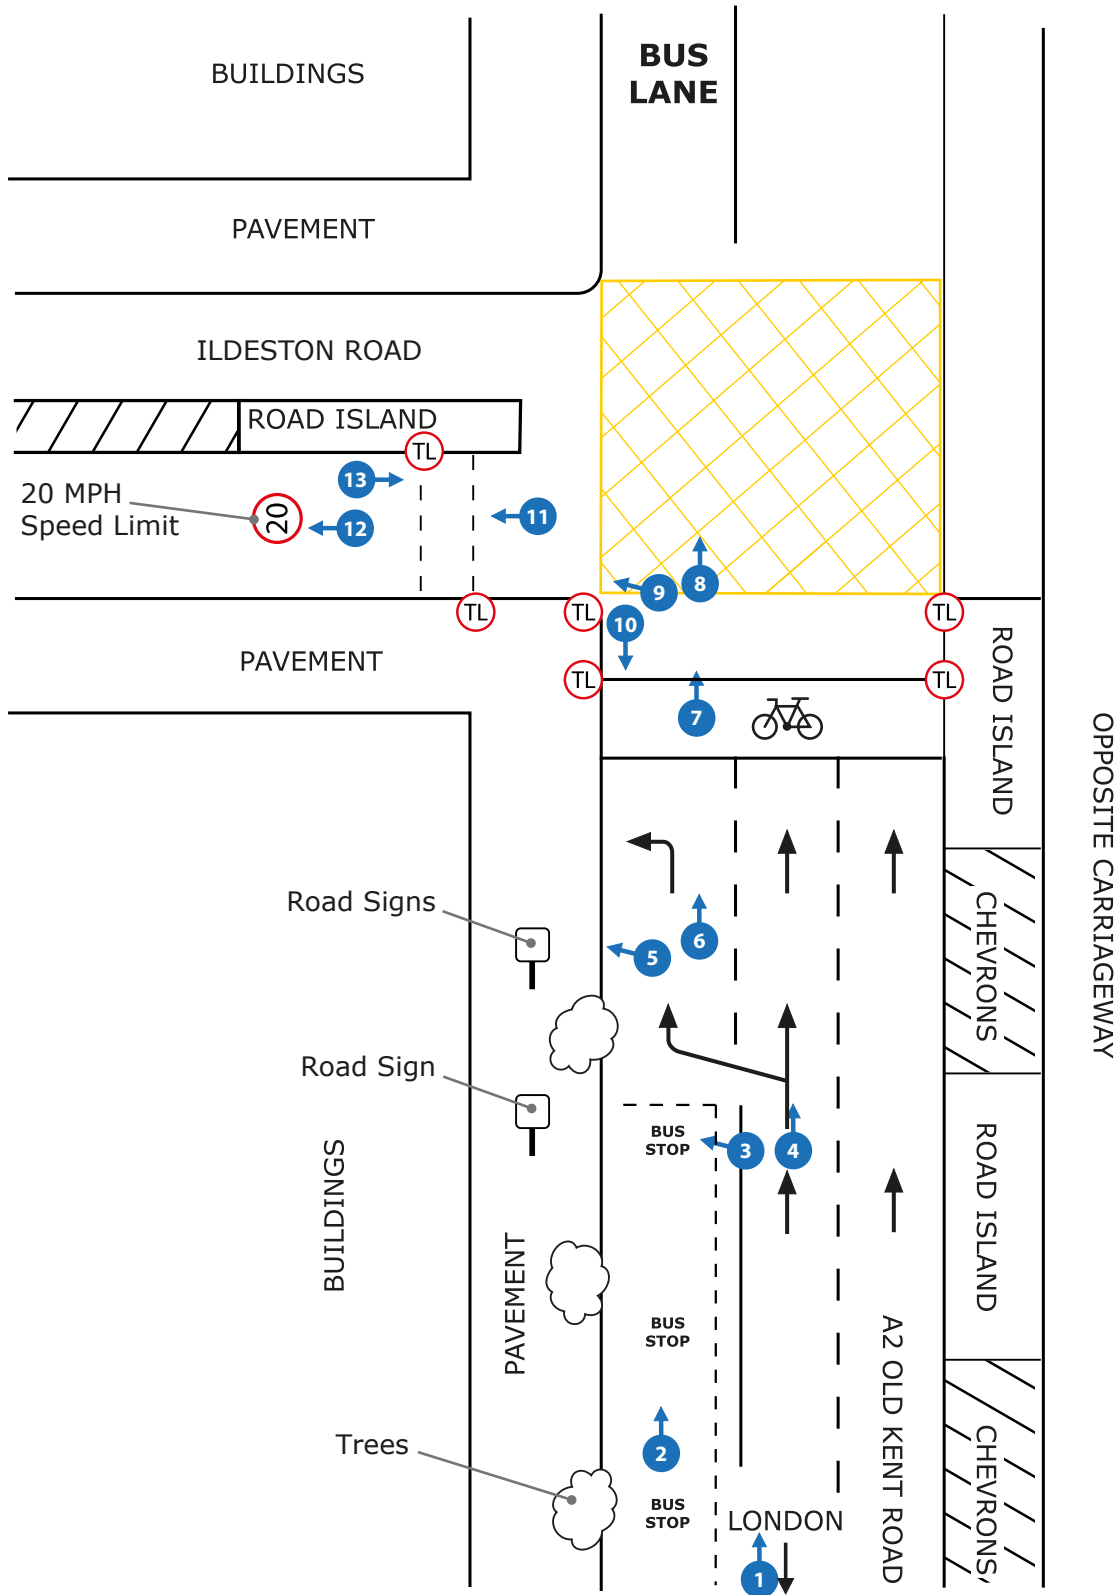

INJURY ROAD TRAFFIC COLLISION
A2 Old Kent Road junction with Ilderton Road Peckham London SE15 1NQ
 At approximately 4.50pm on Tuesday 11th October 2016

Photographs taken by: Mr David Herniman
 APW Investigations
 Wednesday 26th October 2016

NOT TO SCALE